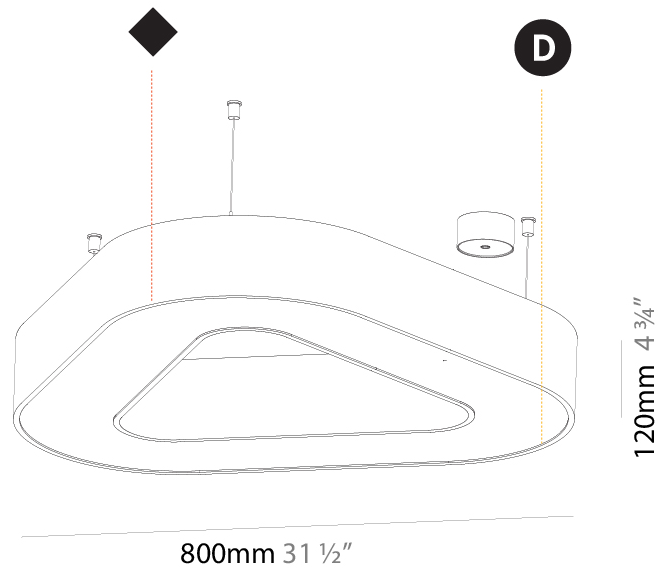

GENERAL

Series: Glorious
Subseries: Glorious Victory
Brand: Prolicht
Division: Architectural
Mounting Type: Suspension
Mounting Location: Ceiling
Subcategory: Ambient

PHYSICAL

Shape: Abstract
Length (mm): 800
Length (in): 31 1/2
Width (mm): 800
Width (in): 31 1/2
Height (mm): 120
Height (in): 4 3/4
Max. Overall Height (mm): 2120
Max. Overall Height (in): 83 7/16
Light Distribution: Direct / Indirect
Weight (kg): 8.173
Weight (lbs): 18.018
Diffuser: PMMA - Opal or Micro-Prism
Fixture Finish: SSR / BKV / CWI / CRY / HAB / UFT / ITA / RUA / FTG / MYG / LOD / PUS / FRO / FUP / KIA / POP / BLS / SPG / MEY / GOH / GUM / CHC / COM / ABZ / JAG / OBR / MOS / ROR
Fixture Material: Aluminum

ELECTRICAL

Lamp Type: LED (Zhaga Standard)
Input Wattage (W): 45
Total Output Wattage (W): 36 / 28.8 (3500K)
Dimming: Non-Dimming / Phase Dimming (120Vac only) / 0-10V Dimming
Driver Included: Yes
Driver Location: Integrated
Driver Type: Constant Current - 120 / 277Vac
Driver Class: Class 2
Input Voltage (V): 120 - 277
Constant Current (MA): 350 / 900 (3500K)

LED

Color Temperature (°K): 3000 / 3500 / 4000
Max. Delivered Lumen (lm): 5210 / 5390 / 5500
CRI: >80 CRI
Efficiency (%): 69.8
Lamp Life (hrs): 50000

OPTICAL

RATINGS AND CERTIFICATIONS

Certified By: Certified for North American Standards
IP rating: IP20