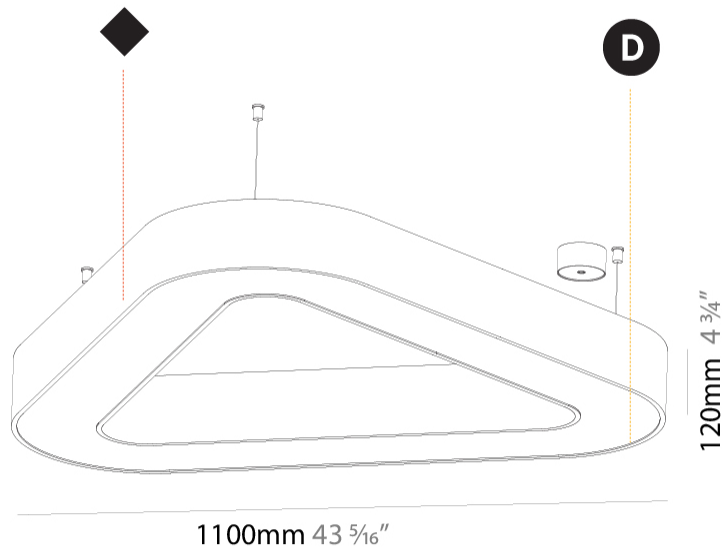

GENERAL

Series: Glorious
Subseries: Glorious Victory
Brand: Prolicht
Division: Architectural
Mounting Type: Suspension
Mounting Location: Ceiling
Subcategory: Ambient

PHYSICAL

Shape: Abstract
Length (mm): 1100
Length (in): 43 ⁵/₁₆
Width (mm): 1100
Width (in): 43 ⁵/₁₆
Height (mm): 120
Height (in): 4 ³/₄
Max. Overall Height (mm): 2120
Max. Overall Height (in): 83 ⁷/₁₆
Light Distribution: Direct
Weight (kg): 10.561
Weight (lbs): 23.23
Diffuser: PMMA - Opal or Micro-Prism
Fixture Finish: SSR / BKV / CWI / CRY / HAB / UFT / ITA / RUA / FTG / MYG / LOD / PUS / FRO / FUP / KIA / POP / BLS / SPG / MEY / GOH / GUM / CHC / COM / ABZ / JAG / OBR / MOS / ROR
Fixture Material: Aluminum

ELECTRICAL

Lamp Type: LED (Zhaga Standard)
Input Wattage (W): 45
Total Output Wattage (W): 36 / 28.8 (3500K)
Dimming: Non-Dimming / Phase Dimming (120Vac only) / 0-10V Dimming
Driver Included: Yes
Driver Location: Integrated
Driver Type: Constant Current - 120 / 277Vac
Driver Class: Class 2
Input Voltage (V): 120 - 277
Constant Current (MA): 350 / 900 (3500K)

LED

Color Temperature (°K): 3000 / 3500 / 4000
Max. Delivered Lumen (lm): 4150 / 4302 / 43390
CRI: >80 CRI
Efficiency (%): 0.65
Lamp Life (hrs): 50000

OPTICAL

RATINGS AND CERTIFICATIONS

Certified By: Certified for North American Standards
IP rating: IP20